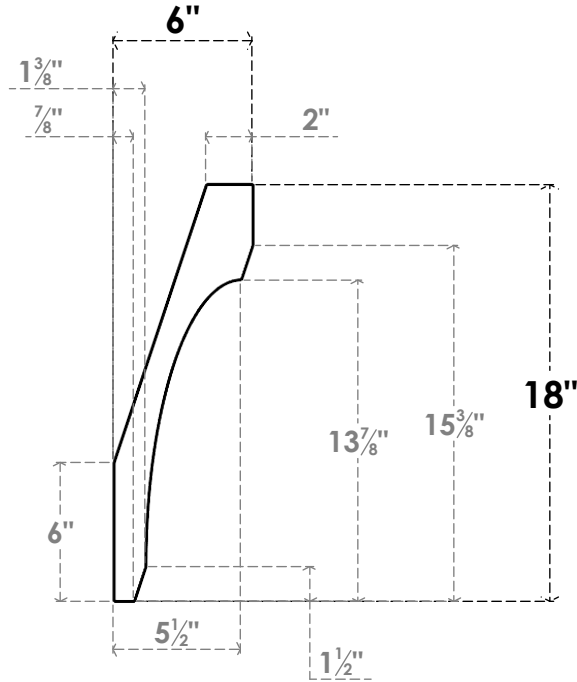

ITEM NUMBER: BRCPC040X06000X18000LEC

4"W X 6"D X 18"H LEGACY ARCHITECTURAL GRADE PVC CLOSED KNEE BRACE

SIDE PROFILE

FRONT PROFILE

ISOMETRIC

EKENA MILLWORK
2300 WEST MAIN ST.
CLARKSVILLE, TX 75426
TOLL FREE: 866-607-0453
WWW.EKENAMILLWORK.COM

NOTES

1. INSTALLATION TO BE COMPLETED IN ACCORDANCE WITH MANUFACTURER'S SPECIFICATIONS.
2. DRAWING MAY NOT BE TO SCALE
3. THIS DRAWING IS INTENDED FOR DESIGN AND PLANNING PURPOSES ONLY.
4. ALL INFORMATION CONTAINED HEREIN WAS CURRENT AT THE TIME OF DEVELOPMENT BUT MUST BE REVIEWED AND APPROVED BY THE PRODUCT MANUFACTURER TO BE CONSIDERED ACCURATE.
5. ARCHITECTURAL GRADE PVC PRODUCTS ARE MADE FROM EXPANDED CELLULAR PVC AND COME NATURALLY WHITE BUT MAY BE PAINTED