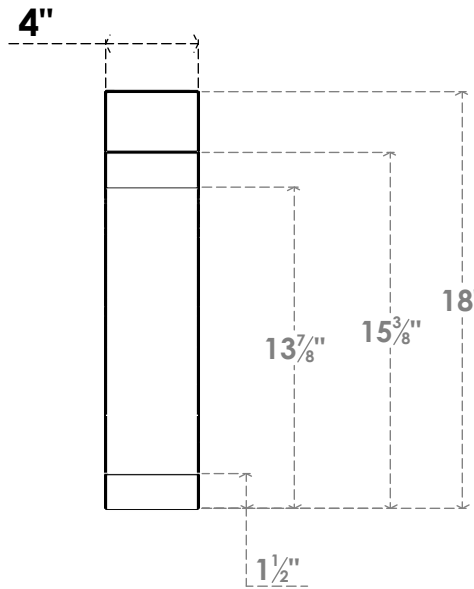

ITEM NUMBER: BRCPC040X06000X18000LEC

4"W X 6"D X 18"H LEGACY ARCHITECTURAL GRADE PVC CLOSED KNEE BRACE

SIDE PROFILE

FRONT PROFILE

ISOMETRIC

EKENA MILLWORK
2300 WEST MAIN ST.
CLARKSVILLE, TX 75426
TOLL FREE: 866-607-0453
WWW.EKENAMILLWORK.COM

NOTES

1. INSTALLATION TO BE COMPLETED IN ACCORDANCE WITH MANUFACTURER'S SPECIFICATIONS.
2. DRAWING MAY NOT BE TO SCALE
3. THIS DRAWING IS INTENDED FOR DESIGN AND PLANNING PURPOSES ONLY.
4. ALL INFORMATION CONTAINED HEREIN WAS CURRENT AT THE TIME OF DEVELOPMENT BUT MUST BE REVIEWED AND APPROVED BY THE PRODUCT MANUFACTURER TO BE CONSIDERED ACCURATE.
5. ARCHITECTURAL GRADE PVC PRODUCTS ARE MADE FROM EXPANDED CELLULAR PVC AND COME NATURALLY WHITE BUT MAY BE PAINTED